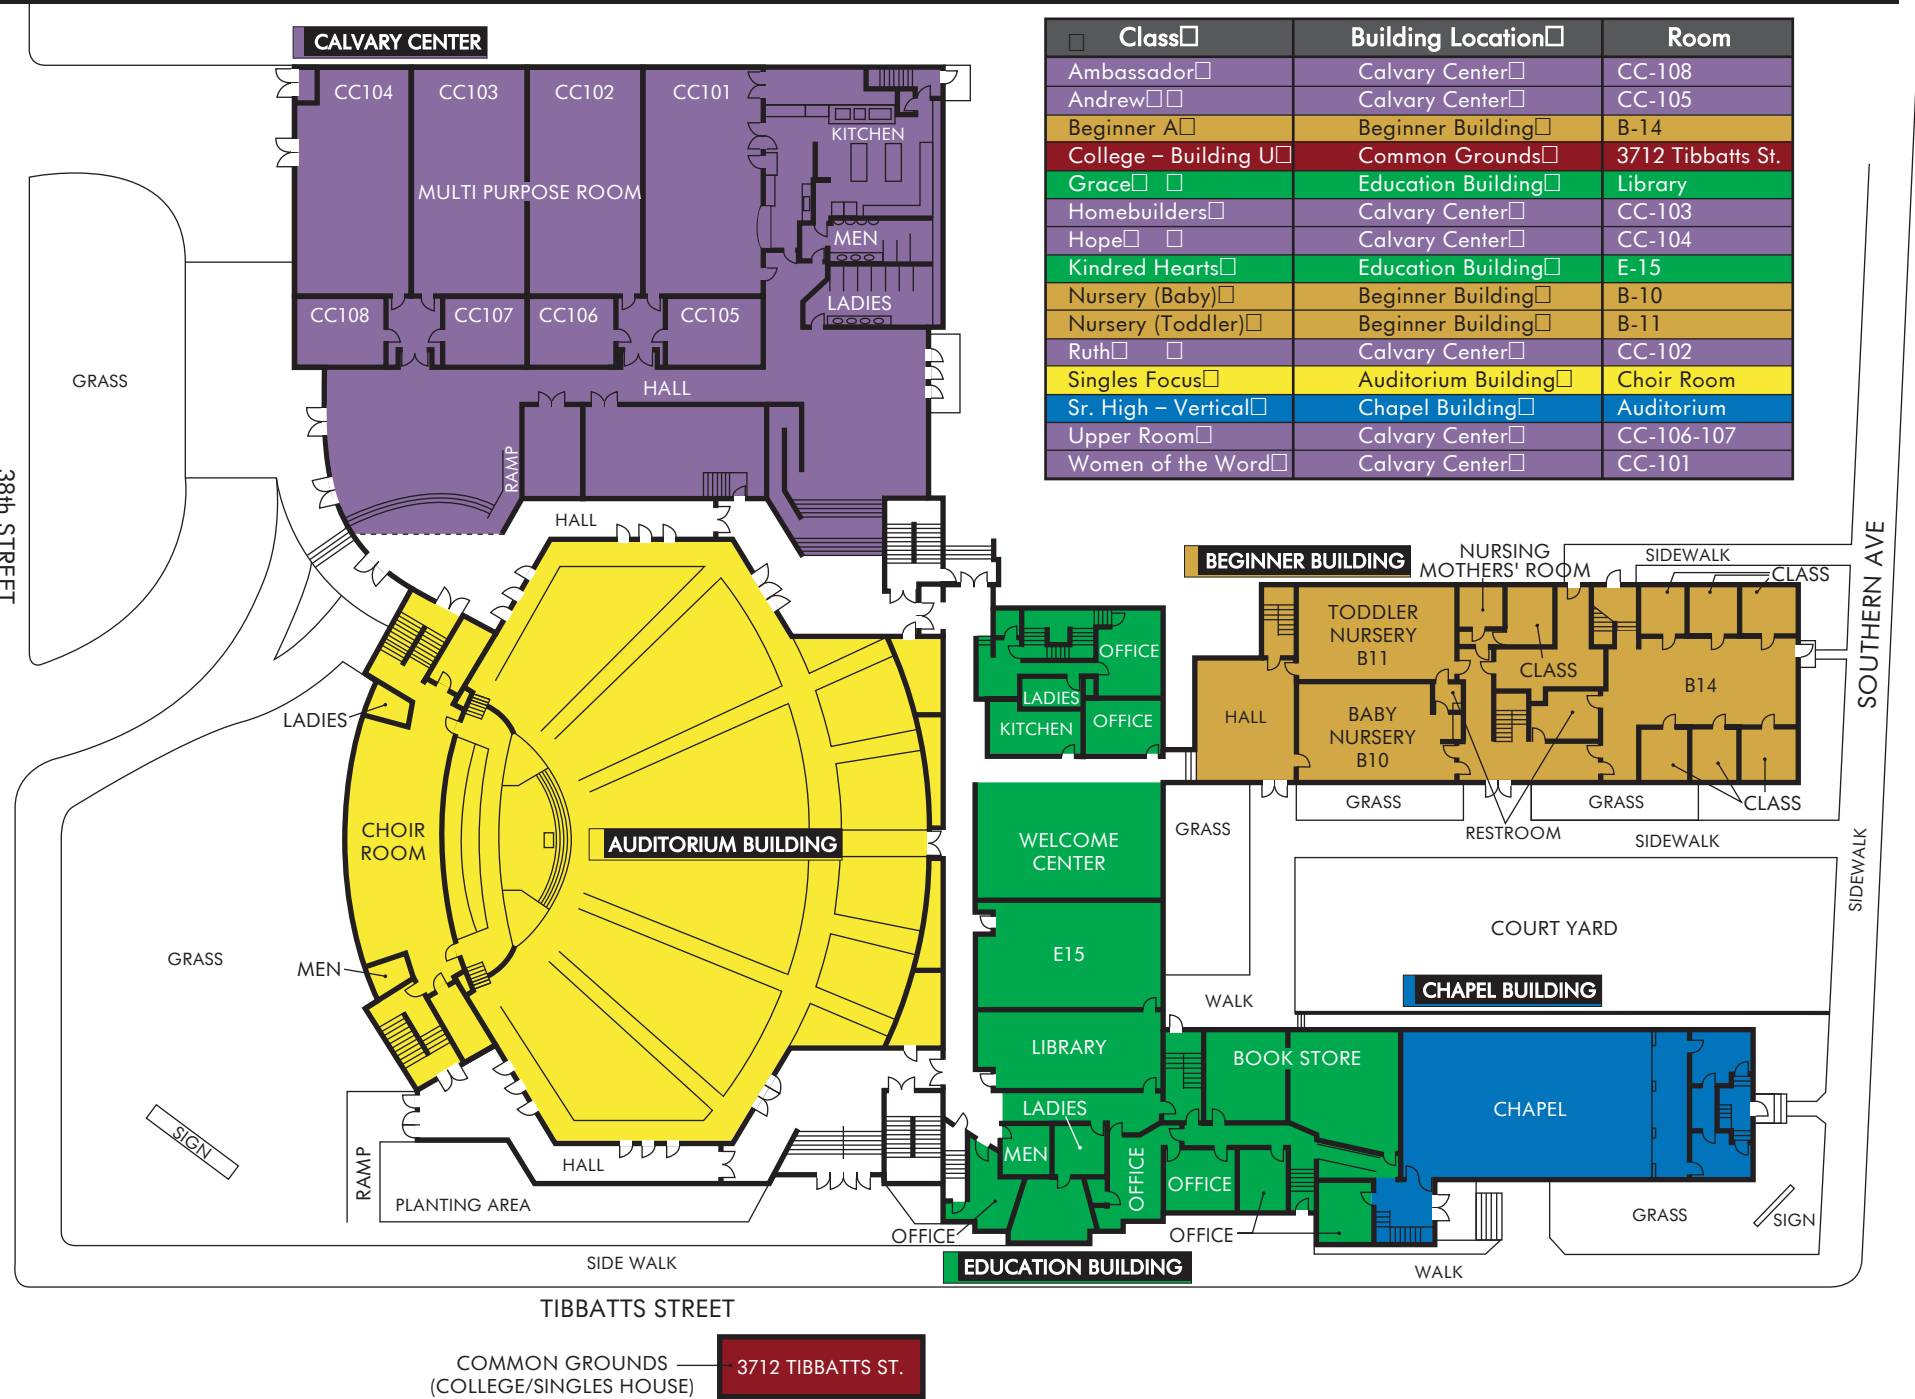

FIRST FLOOR PLAN

Class	Building Location	Room
Ambassador	Calvary Center	CC-108
Andrew	Calvary Center	CC-105
Beginner A	Beginner Building	B-14
College - Building U	Common Grounds	3712 Tibbatts St.
Grace	Education Building	Library
Homebuilders	Calvary Center	CC-103
Hope	Calvary Center	CC-104
Kindred Hearts	Education Building	E-15
Nursery (Baby)	Beginner Building	B-10
Nursery (Toddler)	Beginner Building	B-11
Ruth	Calvary Center	CC-102
Singles Focus	Auditorium Building	Choir Room
Sr. High - Vertical	Chapel Building	Auditorium
Upper Room	Calvary Center	CC-106-107
Women of the Word	Calvary Center	CC-101

COMMON GROUNDS (COLLEGE/SINGLES HOUSE) — 3712 TIBBATS ST.